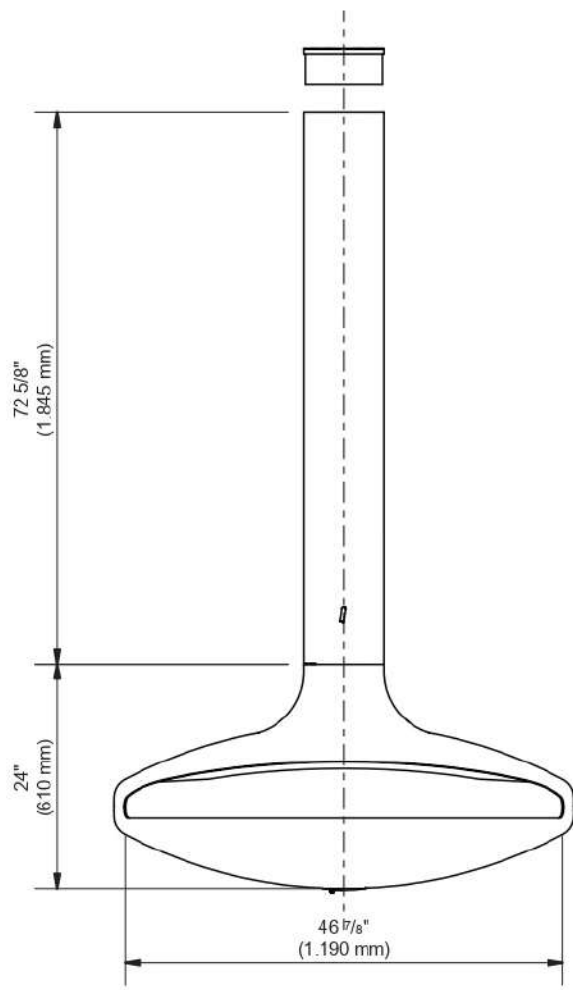

GYROFOCUS INDOOR SUSPENDED FIREPLACE

focus[®]

Iconic designs imported
from Southern France

SPECIFICATIONS

FUEL TYPE	Wood
NOMINAL HEAT OUTPUT	6 KW
CARBON DIOXIDE OUTPUT	0.25%
VIEWABLE OPENING	46 ½" W x 8" H
HEARTH WEIGHT	214 lbs.
FLUE WEIGHT	10.6 lbs.
ANCHOR PLATE WEIGHT	42 lbs.
VENTING	Natural Vent - 8" Inside Diameter (Class A Pipe)
CERTIFICATION	UL 737-1996 (U.S.A.) & ULC-S627-00 (CAN) - Vented Wood Fireplaces
EFFICIENCY	57.8%

GYROFOCUS INDOOR

CUT SHEET

GYROFOCUS INDOOR