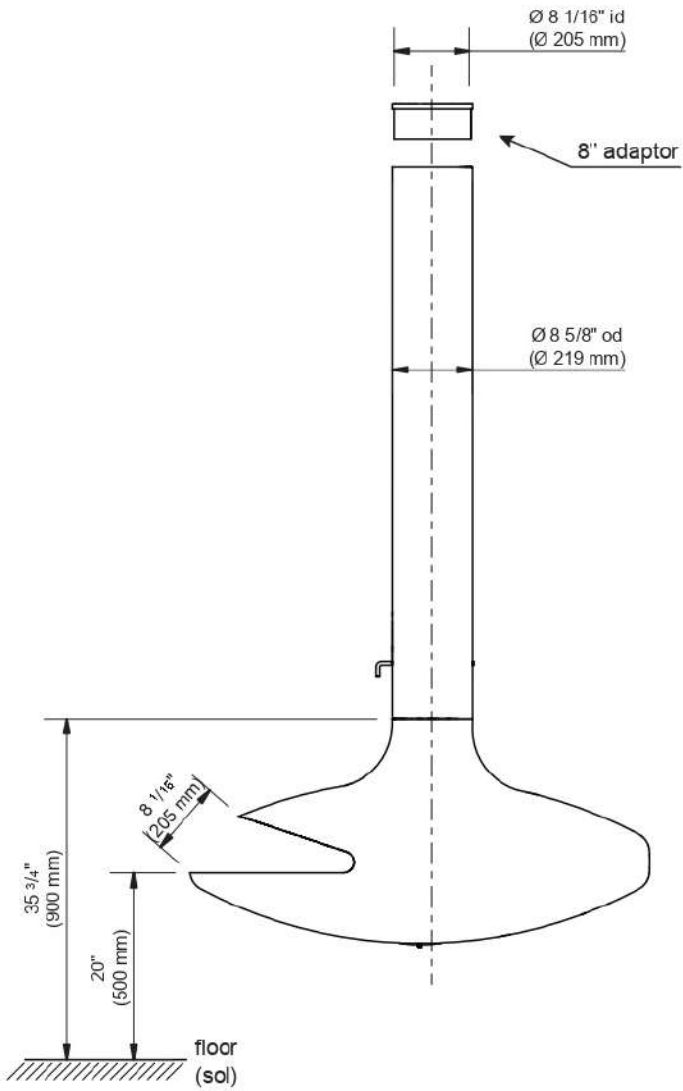

GYROFOCUS INDOOR SUSPENDED FIREPLACE

focus[®]

Iconic designs imported
from Southern France

SPECIFICATIONS

FUEL TYPE	Wood
NOMINAL HEAT OUTPUT	6 KW
CARBON DIOXIDE OUTPUT	0.25%
VIEWABLE OPENING	46 ½" W x 8" H
HEARTH WEIGHT	214 lbs.
FLUE WEIGHT	10.6 lbs.
ANCHOR PLATE WEIGHT	42 lbs.
VENTING	Natural Vent - 8" Inside Diameter (Class A Pipe)
CERTIFICATION	UL 737-1996 (U.S.A.) & ULC-S627-00 (CAN) - Vented Wood Fireplaces
EFFICIENCY	57.8%

GYROFOCUS INDOOR

CUT SHEET

GYROFOCUS INDOOR