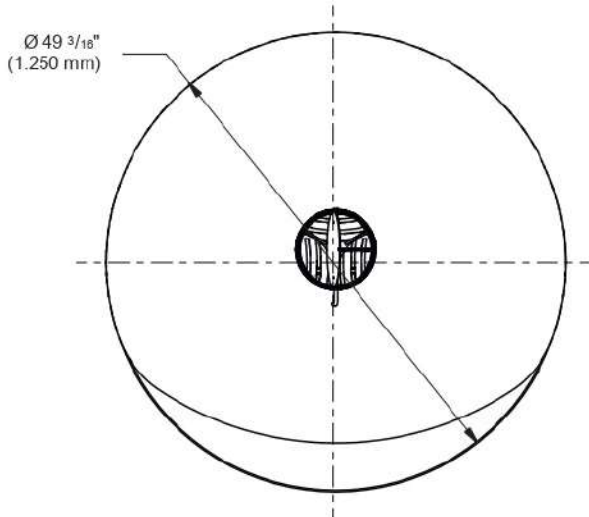

CUT SHEET

GYROFOCUS INDOOR